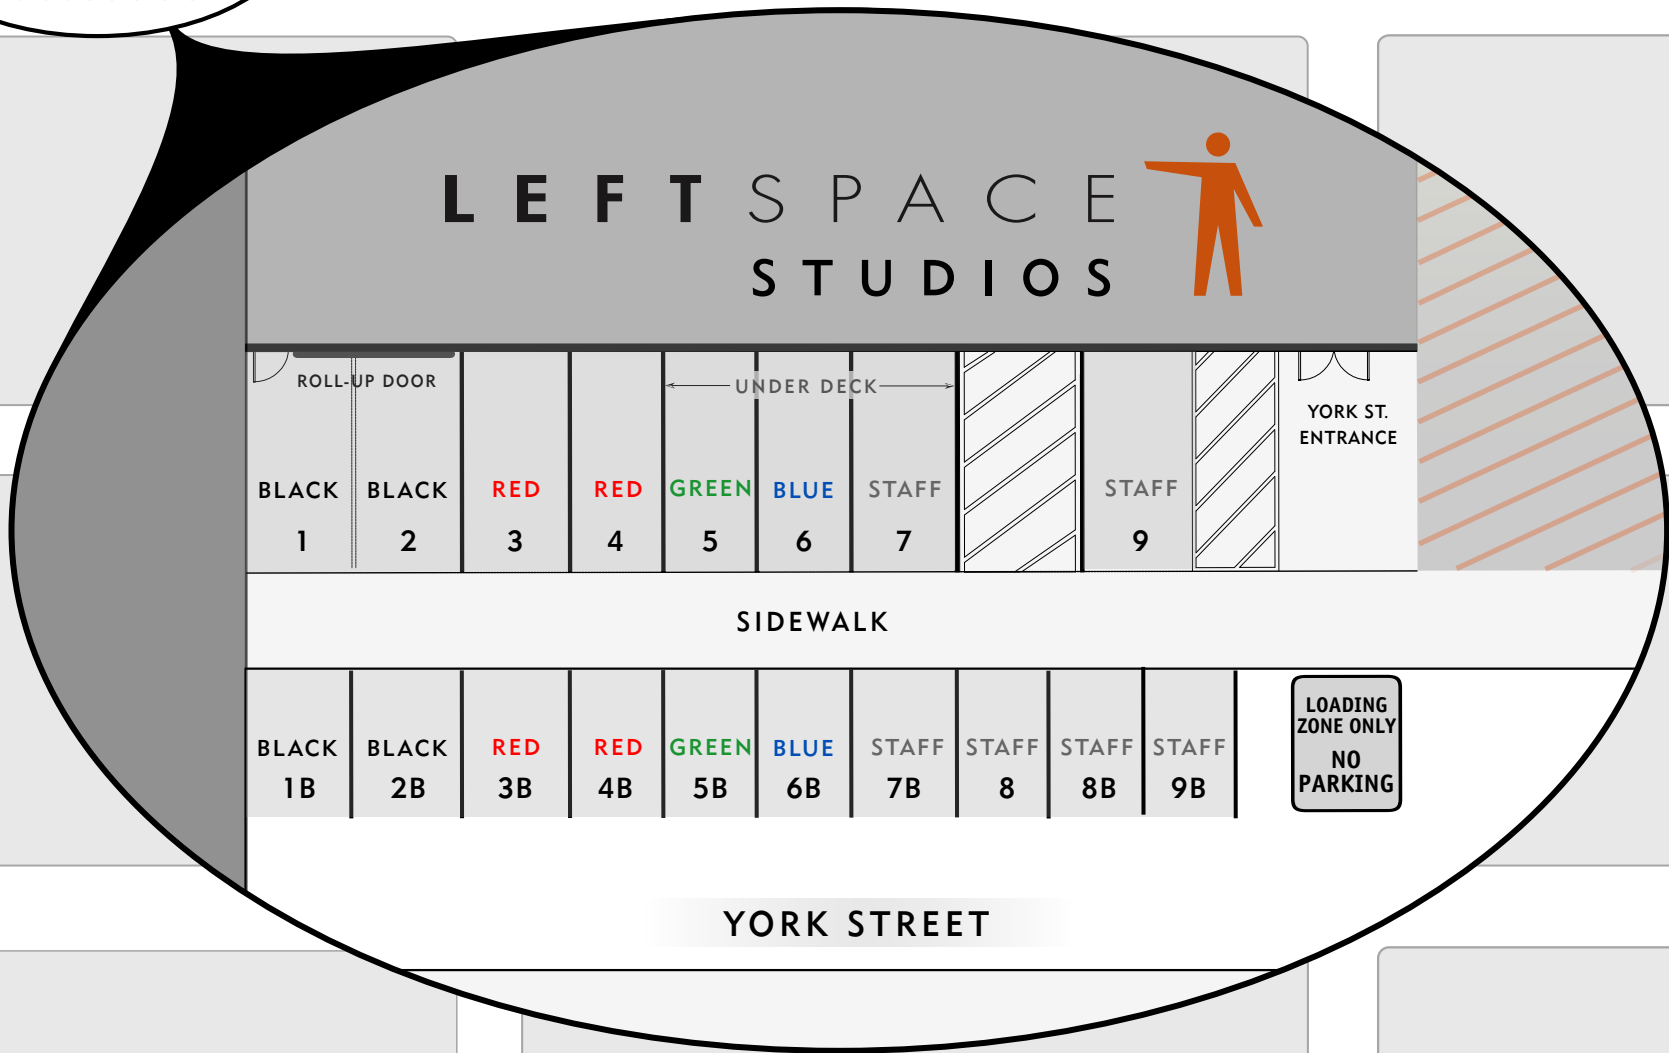

2055 BRYANT ST

19TH STREET

18TH STREET

MARIPOSA STREET

PARKING @ LEFTSPACE

- ▶ Park in assigned space only
- ▶ If you block the sidewalk you will be ticketed

YORK STREET

HAMPSHIRE STREET

POTRERO AVE

YORK STREET