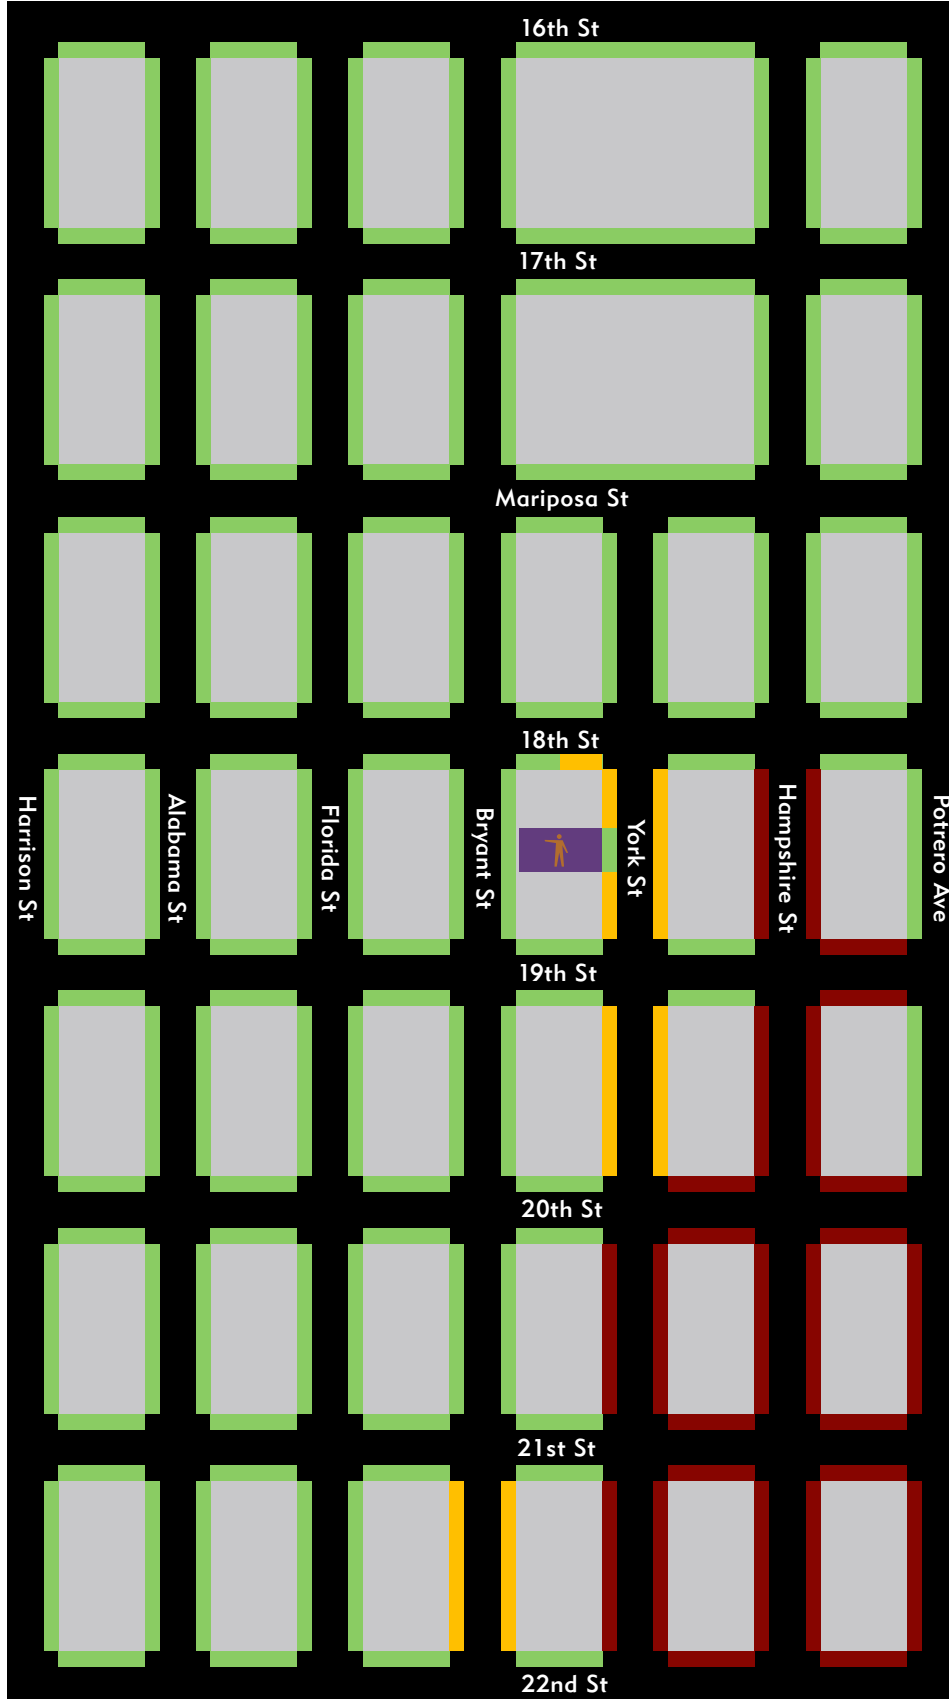

STREET PARKING

 ALL DAY PARKING*

 1 HR PARKING

 2 HR PARKING

*Be careful to observe street cleaning signs