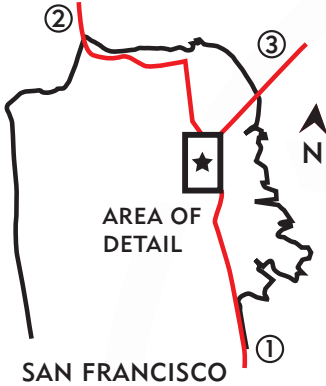

LEFTSPACE

DRIVING DIRECTIONS:

2055 BRYANT STREET
SAN FRANCISCO, 94110
415-285-5338

LEFT SPACE
2055 BRYANT STREET
SAN FRANCISCO, CA 94110
PHONE: 415-285-LEFT

MAP NOT TO SCALE

1. FROM SOUTH OF SAN FRANCISCO / SFO AIRPORT

Take US-101 North toward San Francisco for 9.7 miles.
Take the Vermont Street exit.
Turn left onto Vermont Street.
Turn left at the next stop sign onto 17th Street.
Go 0.3 miles (5 blocks) and turn left onto Bryant Street.
Left Space is located at 2055 Bryant Street between 18th & 19th Streets.

2. FROM NORTH OF SAN FRANCISCO / GOLDEN GATE BRIDGE / MARIN COUNTY

Take US-101 South across the Golden Gate Bridge and into San Francisco.
Follow signs towards Lombard Street (downtown).
Bear left onto Lombard Street - go 1.1 miles.
Turn right onto Van Ness Avenue- go 2.0 miles.
Street name will change to South Van Vess Avenue as you cross Market Street- go another 0.9 miles.
Turn left onto 18th Street - follow to end.
Turn right onto Harrison street & then a quick left back onto 18th Street.
Continue on 18th Street - go 0.15 miles.
Turn right onto Bryant Street.
Left Space is located at 2055 Bryant Street between 18th & 19th Streets.

3. FROM EAST OF SAN FRANCISCO / BAY BRIDGE / OAKLAND

Take interstate 80 West across the Bay Bridge and into San Francisco.
Take the Ninth Street/Civic Center exit.
At the bottom of the exit ramp continue straight onto Harrison Street (do not turn left onto 8th Street).
Continue 0.3 miles (3 blocks) until you reach 11th Street and turn left.
After 1 block (at Division Street) 11th Street will become Bryant Street - go 0.6 miles.
Left Space is located at 2055 Bryant Street between 18th & 19th Streets.